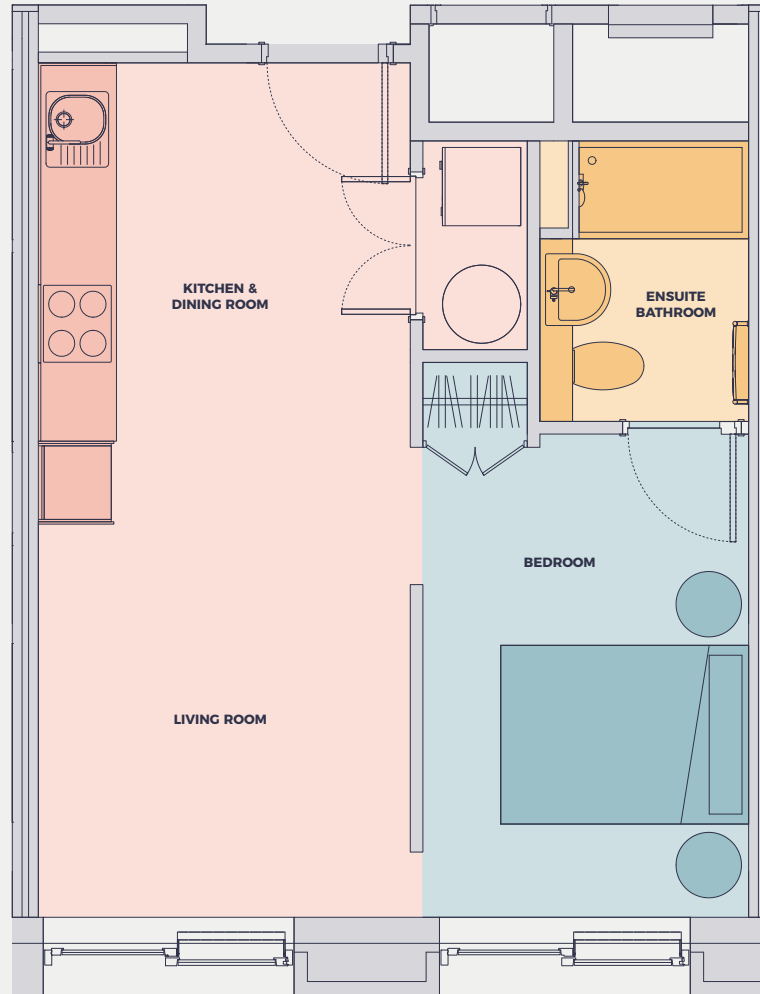

## ONE BEDROOM APARTMENT STUDIO B

LEVELS 02-10

LEVELS 01

LEVEL 00

SQ FT	SQ M
366	34

Areas for apartment type.