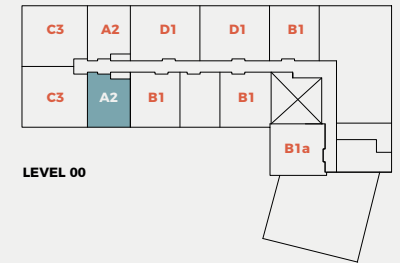

## ONE BEDROOM APARTMENT STUDIO B

LEVELS 02-10

LEVELS 01

LEVEL 00

SQ FT	SQ M
366	34

Areas for apartment type.