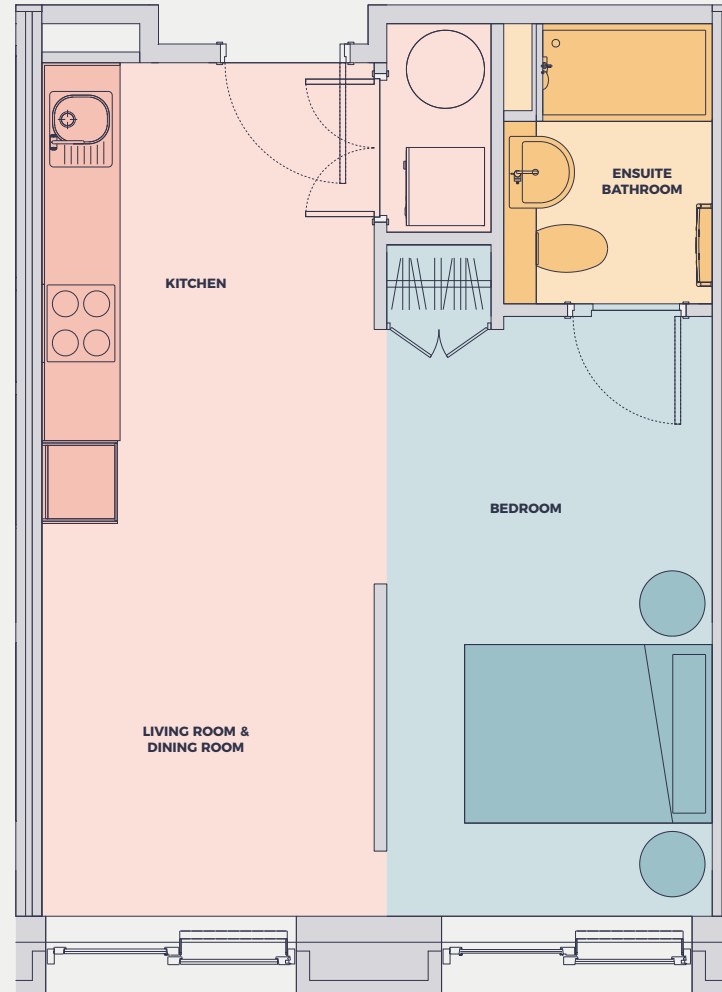

ONE BEDROOM APARTMENT STUDIO A

LEVELS 02-10

LEVELS 01

LEVEL 00

| SQ FT | SQ M |
|-------|------|
| 366 | 34 |

Areas for apartment type.