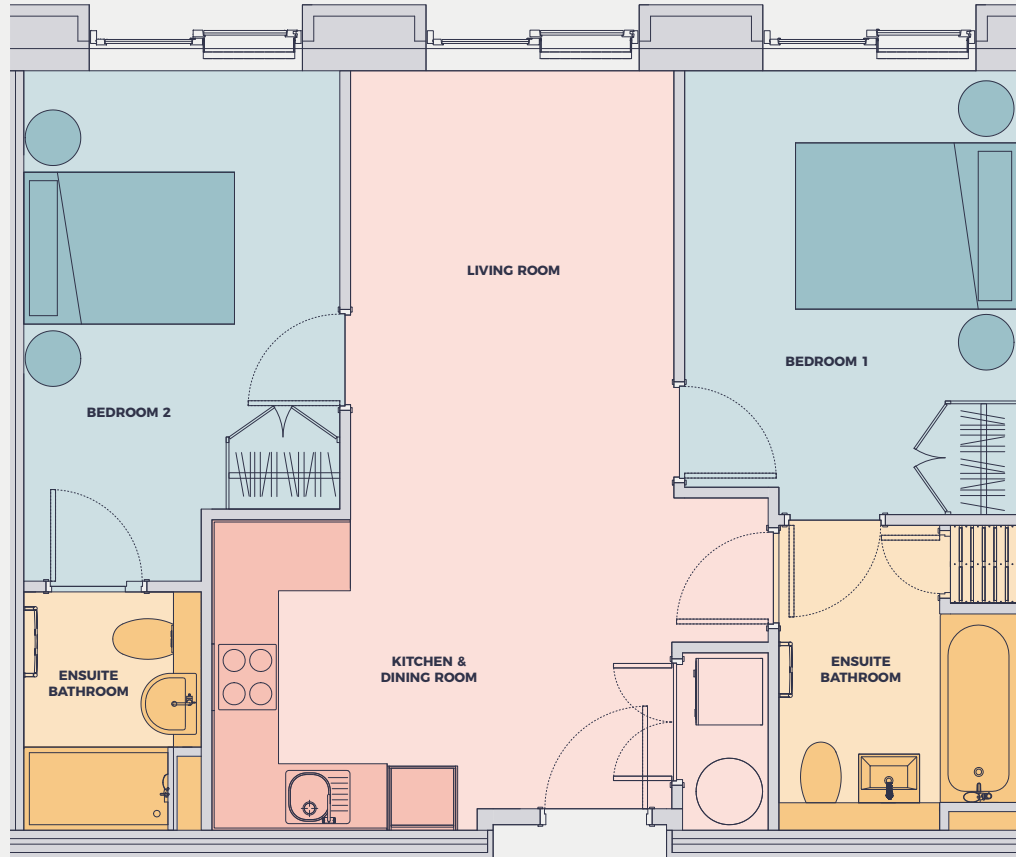

## TWO BEDROOM APARTMENT TYPE D

LEVELS 02-10

LEVELS 01

LEVEL 00

SQ FT	SQ M
657	61

Areas for apartment type.