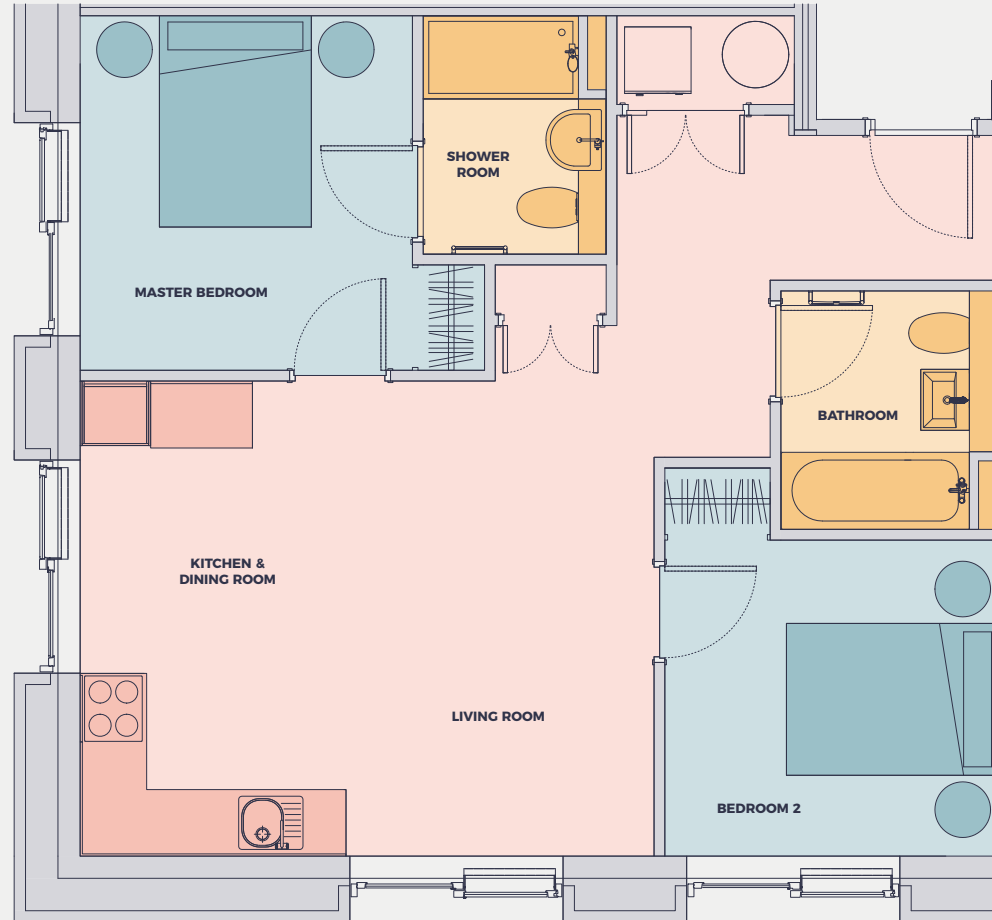

TWO BEDROOM APARTMENT TYPE C

LEVELS 02-10

LEVELS 01

LEVEL 00

SQ FT	SQ M
657	61

Areas for apartment type.