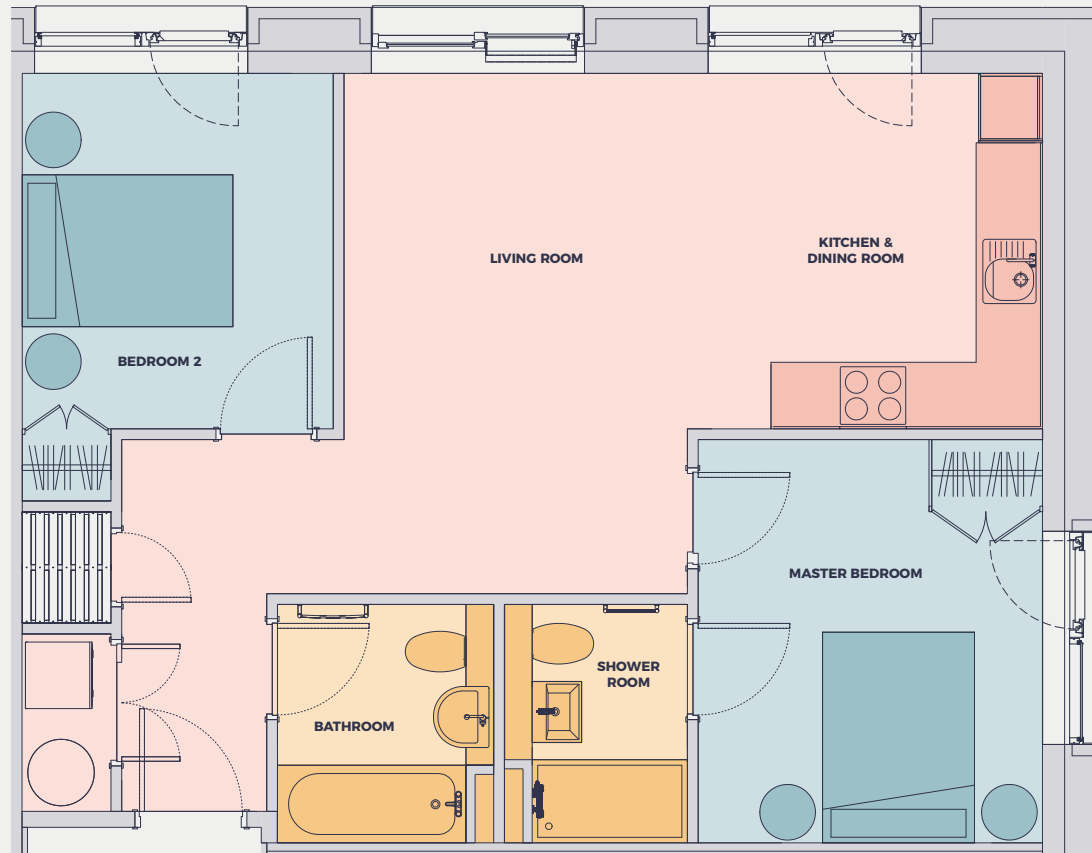

## TWO BEDROOM APARTMENT TYPE B

LEVELS 02-10

LEVELS 01

LEVEL 00

SQ FT	SQ M
657	61

Areas for apartment type.