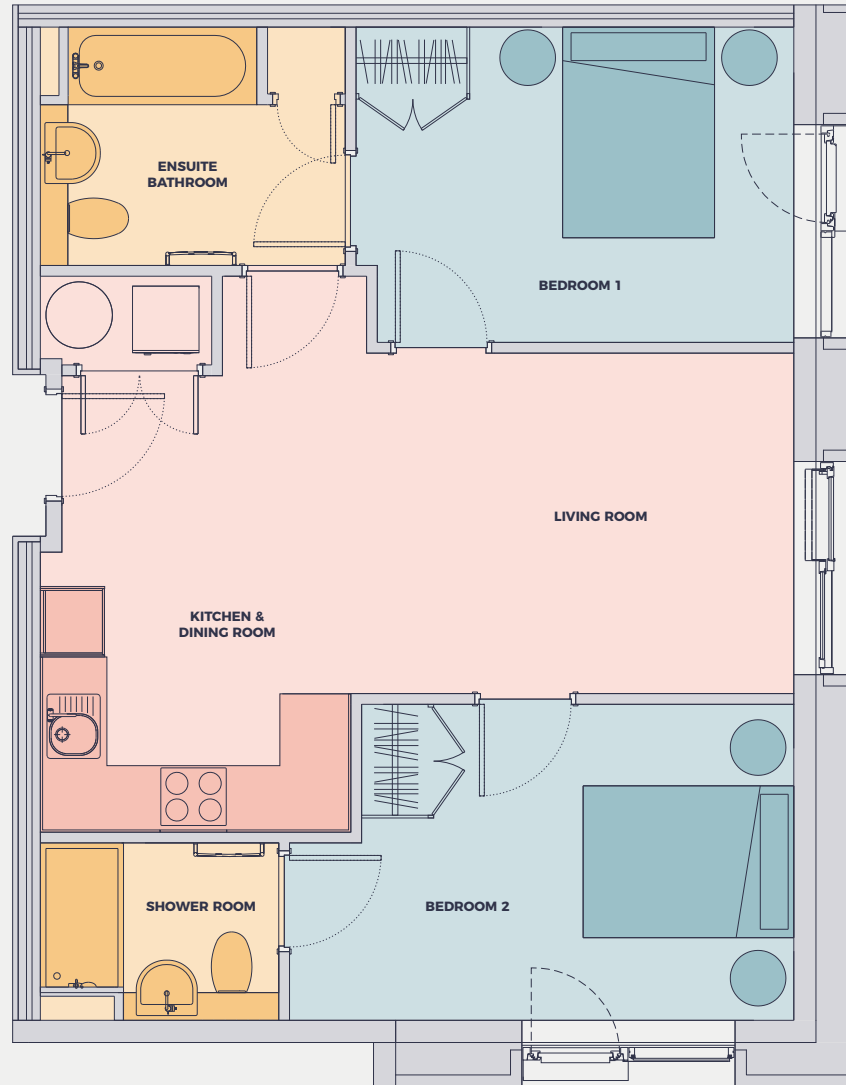

TWO BEDROOM APARTMENT TYPE A

LEVELS 02-10

LEVELS 01

LEVEL 00

SQ FT	SQ M
657	61

Areas for apartment type.