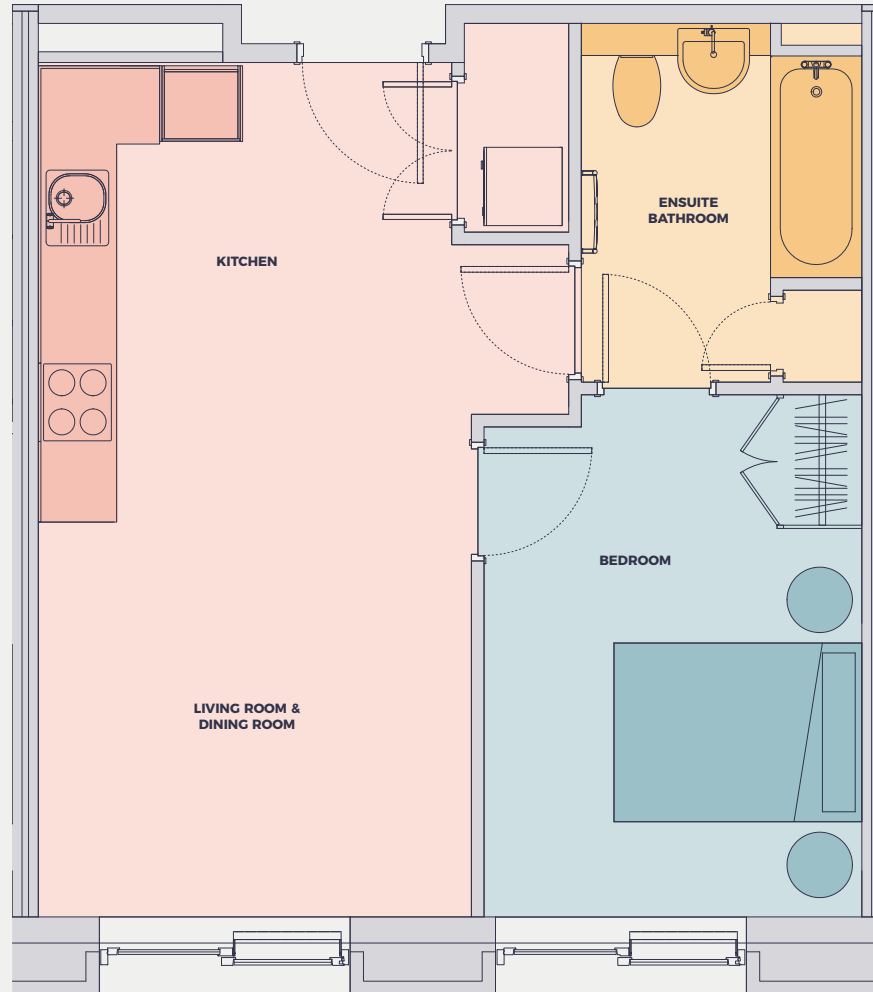

ONE BEDROOM APARTMENT TYPE D

LEVELS 02-10

LEVELS 01

LEVEL 00

SQ FT	SQ M
463	43

Areas for apartment type.