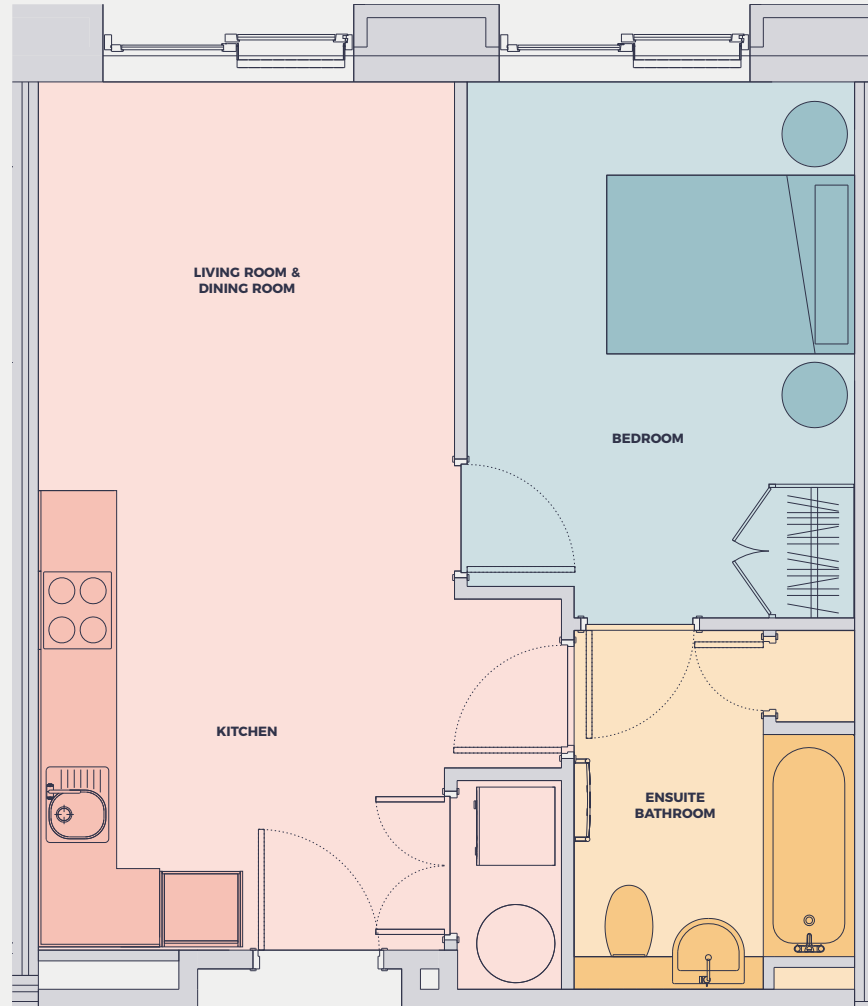

ONE BEDROOM APARTMENT TYPE C

LEVELS 02-10

LEVELS 01

LEVEL 00

SQ FT	SQ M
463	43

Areas for apartment type.